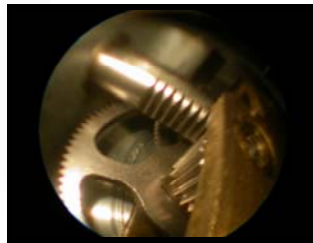

Applications:

Automotive
Aerospace
Construction Equipment
Industrial Machinery
Vessels, Vents, Pipes, Nozzles
Die & Mold Manufacturing
Metal Machining
Building Inspection
Contractors
Law Enforcement
Military

Standard Features:

- Flexible shaft that holds its shape to view internal or difficult to reach places.
- Rugged PVC coated interlocking armor.
- Light weight and portable.
- 8mm (.320") diameter models with 1m (39.4") and 2m (78.4") lengths.
- 50 degree field of view.
- Attachable, threaded right angle mirror head included.
- High resolution fiber optic bundle for high, bright light transmission.
- High resolution achromatic optics, provide a color correct and sharply focused image that covers the entire field of view "edge-to-edge".
- Focusable eyepiece ensures clear, crisp images.
- Probe is waterproof and may be immersed in water, oil, or gasoline.
- Complete with a fitted carrying case.
- Economically priced

Model 680035K-1000

Includes: (1 each)
 8mm x 1m Flexible scope
 3.5 volt Lamp and Adapter Sleeve
 Battery-Handle w/ adjustable light intensity
 (3 "C" cell batteries)
 Right Angle Mirror Head
 Fitted Instrument Case

Model 680035K-2000

Includes: (1 each)
 8mm x 2m Flexible scope
 3.5 volt Lamp and Adapter Sleeve
 Battery-Handle w/ adjustable light intensity
 (3 "C" cell batteries)
 Right Angle Mirror Head
 Fitted Instrument Case